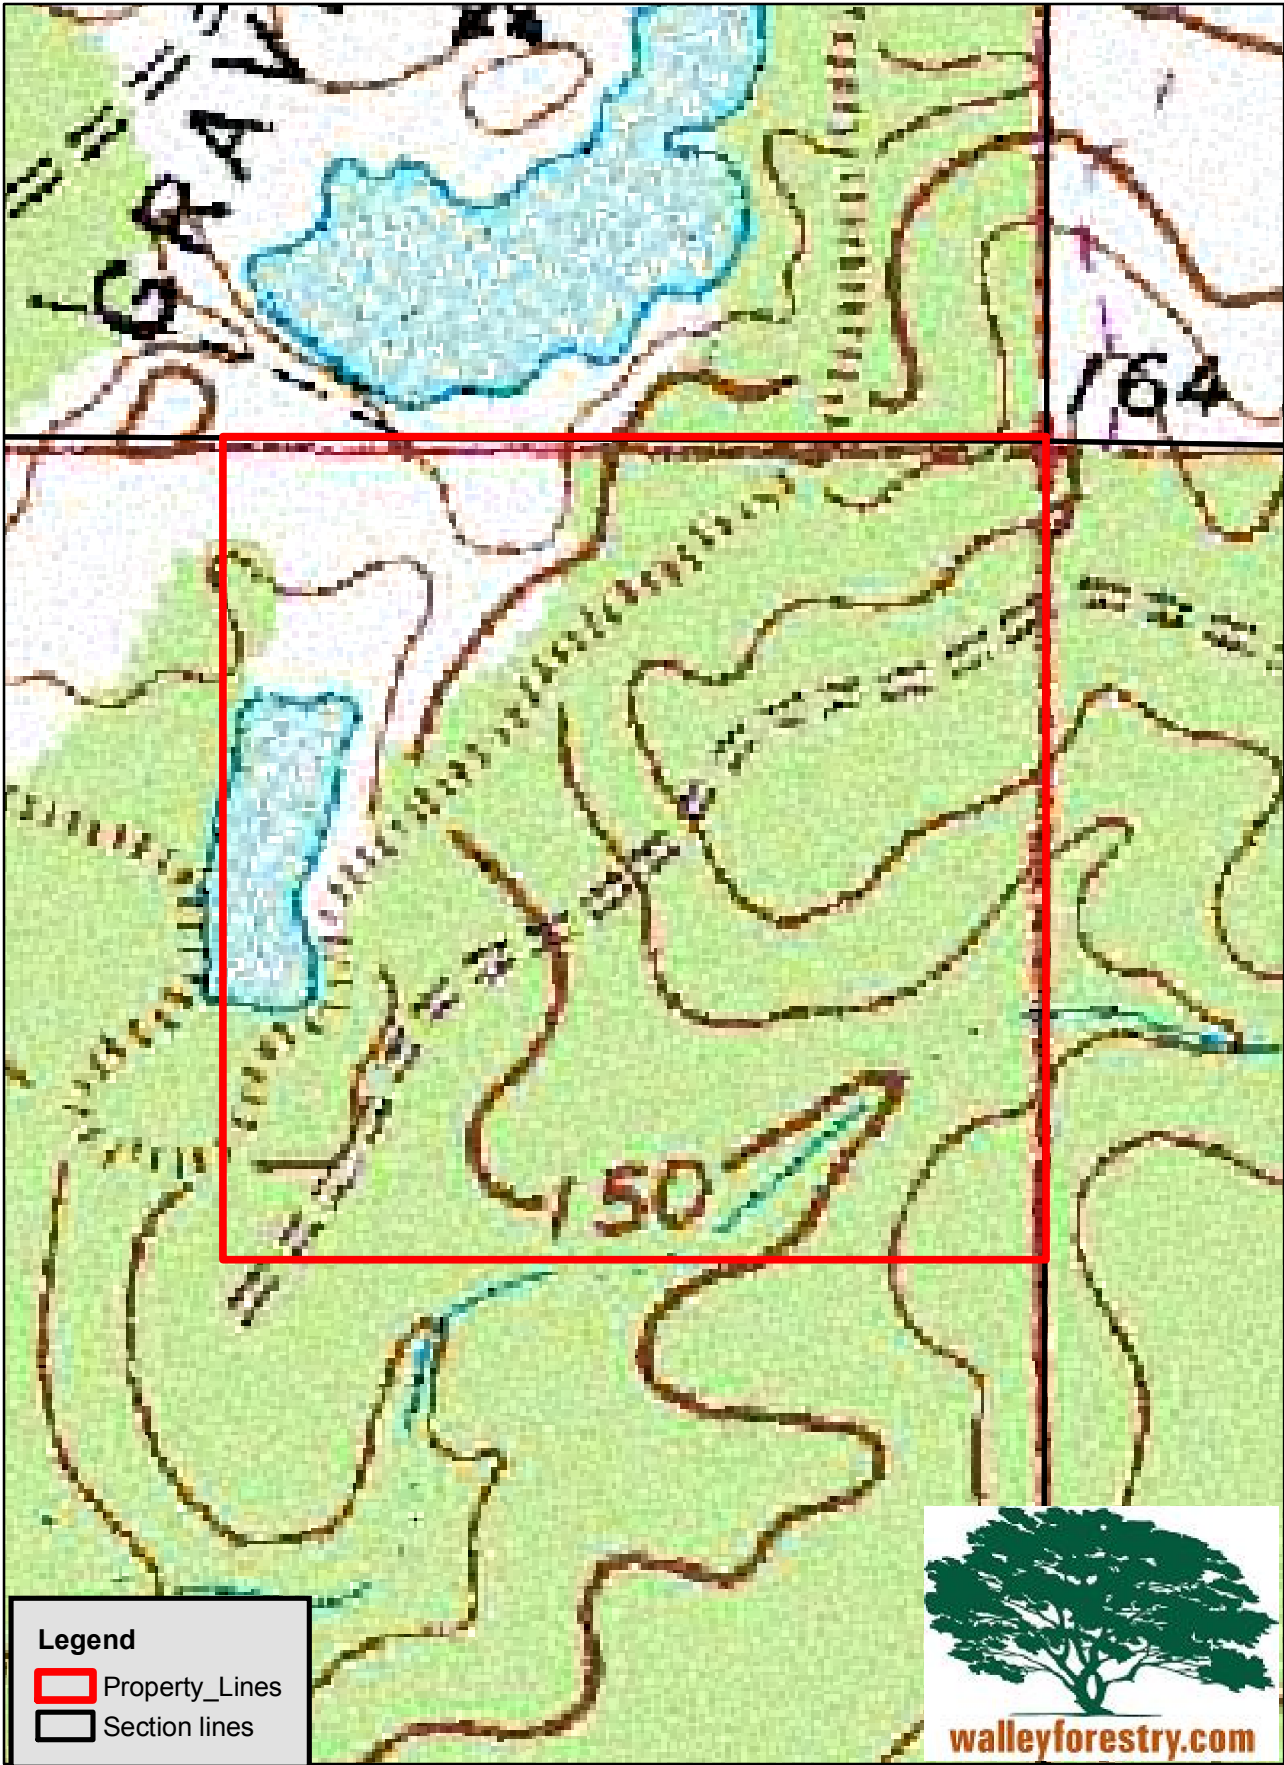

Shows Property

0 165 330 660 Feet

Section 17 T4N, R9W, Perry Co.; MS